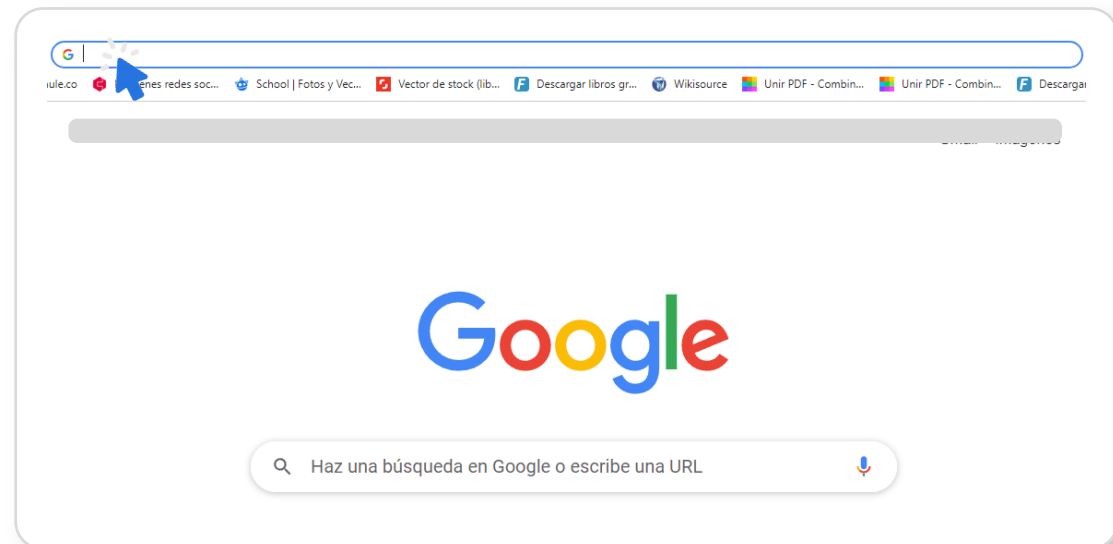

2. Acceso a la plataforma Desde la Web

Desde el Navegador

1. Ingresa a Internet (Google Chrome)